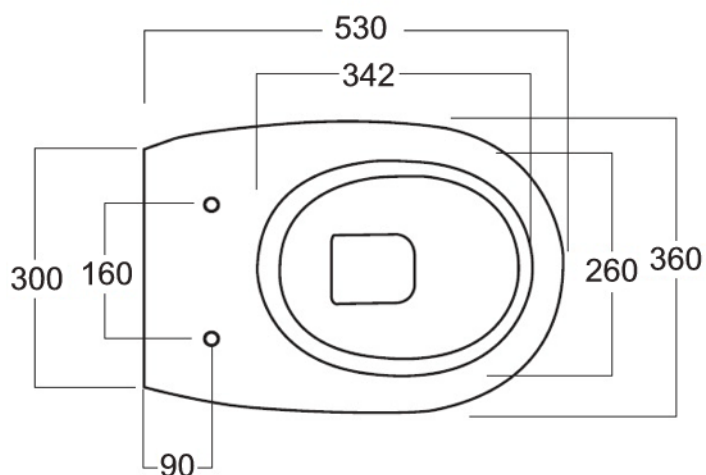

cod.OVV

vaso a terra filo muro 53x36xh42 cm  
floor mounted wc back to wall 53x36xh42 cm  
kg 25

cod.OVB

bidet a terra filo muro 53x36xh42 cm  
floor mounted bidet back to wall 53x36xh42 cm  
kg 20