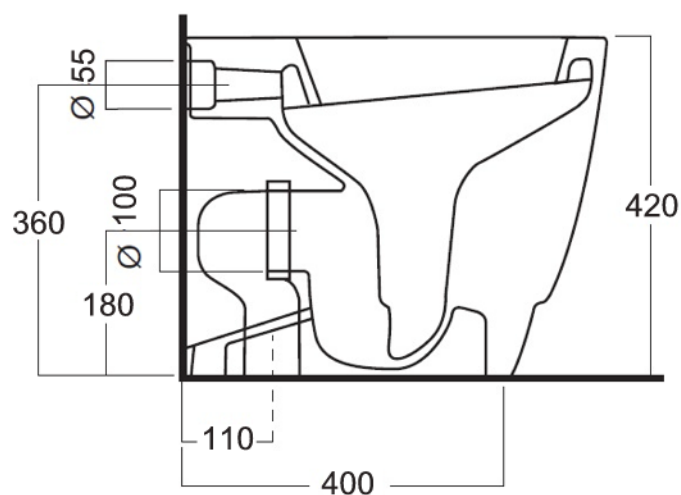

cod.OVV

vaso a terra filo muro 53x36xh42 cm  
floor mounted wc back to wall 53x36xh42 cm  
kg 25

cod.OVB

bidet a terra filo muro 53x36xh42 cm  
floor mounted bidet back to wall 53x36xh42 cm  
kg 20