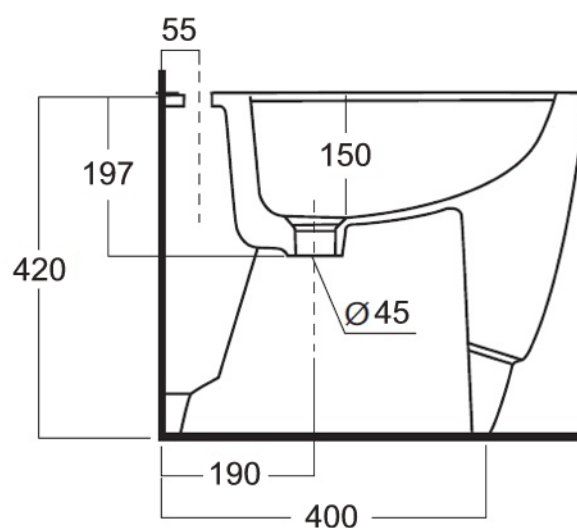

cod.OVVR

vaso a terra filo muro RIMLESS 53x36xh42 cm
RIMLESS floor mounted wc back to wall 53x36xh42 cm

kg 25

cod.OVB

bidet a terra filo muro 53x36xh42 cm
floor mounted bidet back to wall 53x36xh42 cm

kg 20

cod.OVVT

vaso con scarico a parete trasformabile a pavimento 53x36xh42 cm

wall/floor trap wc that be trasformed into floor trap 53x36xh42 cm

kg 26