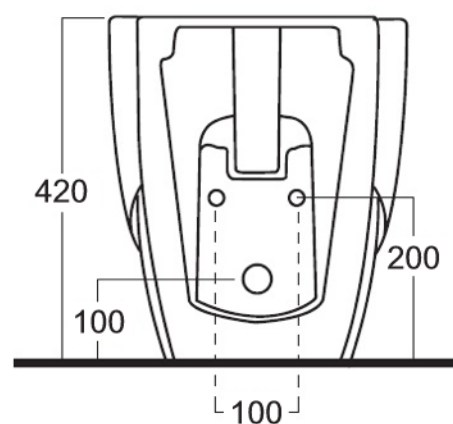

cod.OVVR

vaso a terra filo muro RIMLESS 53x36xh42 cm
RIMLESS floor mounted wc back to wall 53x36xh42 cm

kg 25

cod.OVB

bidet a terra filo muro 53x36xh42 cm
floor mounted bidet back to wall 53x36xh42 cm

kg 20

cod.OVVT

vaso con scarico a parete trasformabile a pavimento 53x36xh42 cm

wall/floor trap wc that be trasformed into floor trap 53x36xh42 cm

kg 26