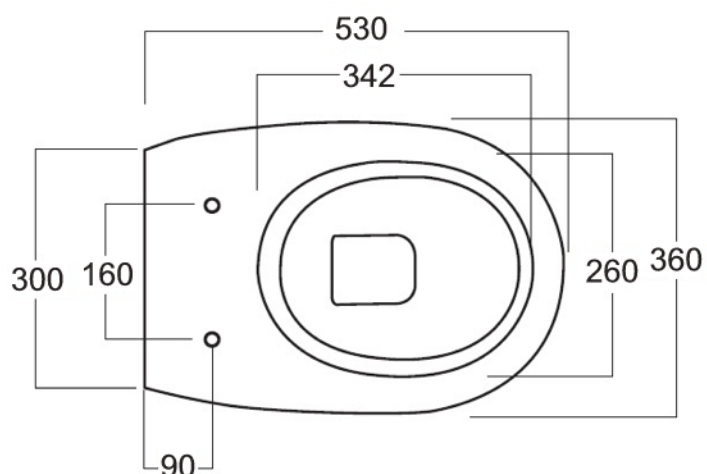

cod.OVVR

vaso a terra filo muro RIMLESS 53x36xh42 cm
RIMLESS floor mounted wc back to wall 53x36xh42 cm

kg 25

cod.OVB

bidet a terra filo muro 53x36xh42 cm
floor mounted bidet back to wall 53x36xh42 cm

kg 20

cod.OVVT

vaso con scarico a parete trasformabile a pavimento 53x36xh42 cm

wall/floor trap wc that be trasformed into floor trap 53x36xh42 cm

kg 26