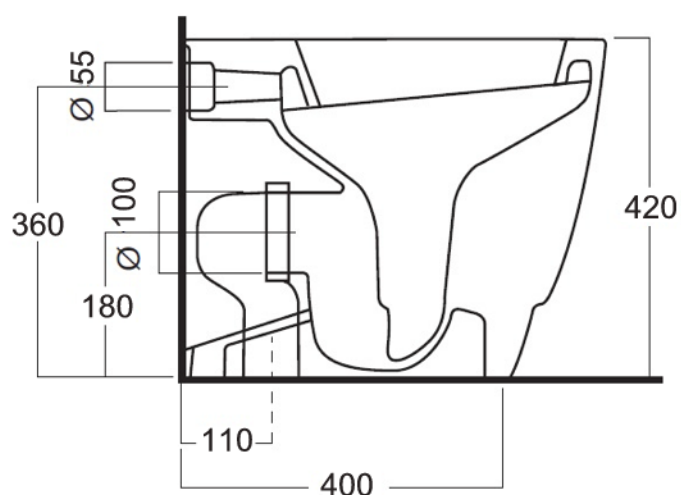

cod.OVVR

vaso a terra filo muro RIMLESS 53x36xh42 cm
RIMLESS floor mounted wc back to wall 53x36xh42 cm

kg 25

cod.OVB

bidet a terra filo muro 53x36xh42 cm
floor mounted bidet back to wall 53x36xh42 cm

kg 20

cod.OVVT

vaso con scarico a parete trasformabile a pavimento 53x36xh42 cm

wall/floor trap wc that be trasformed into floor trap 53x36xh42 cm

kg 26