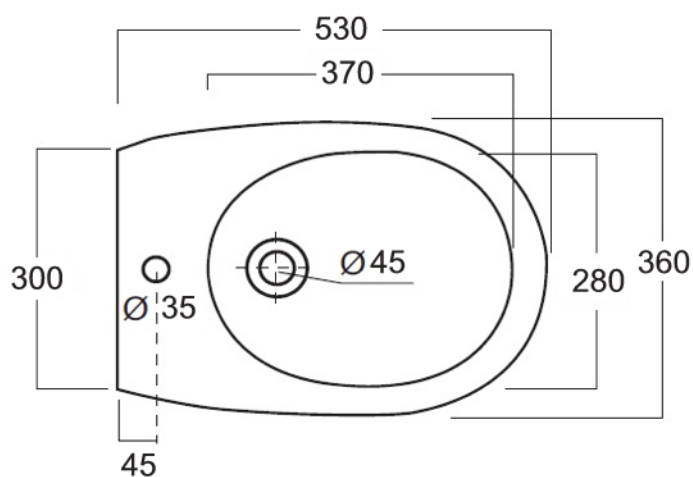

cod.OVVR

vaso a terra filo muro RIMLESS 53x36xh42 cm
RIMLESS floor mounted wc back to wall 53x36xh42 cm

kg 25

cod.OVB

bidet a terra filo muro 53x36xh42 cm
floor mounted bidet back to wall 53x36xh42 cm

kg 20

cod.OVVT

vaso con scarico a parete trasformabile a pavimento 53x36xh42 cm

wall/floor trap wc that be trasformed into floor trap 53x36xh42 cm

kg 26