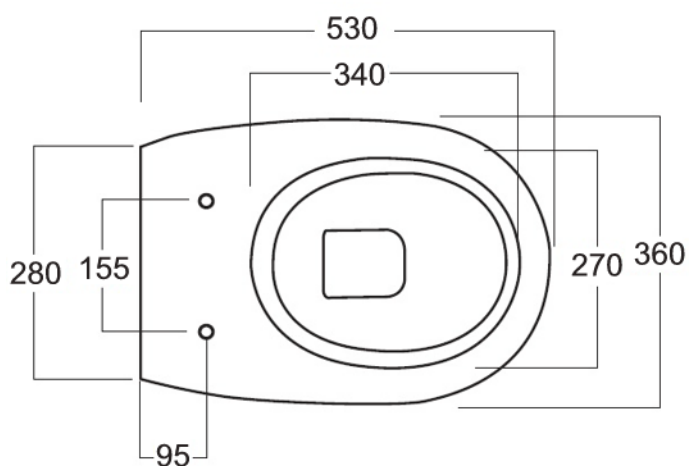

cod.PV

vaso a terra filo muro 53x36xh42 cm
floor mounted wc back to wall 53x36xh42 cm
kg 25

cod.DB

bidet a terra filo muro 53x36x42 cm
floor mounted bidet back to wall 53x36x42 cm

kg 20