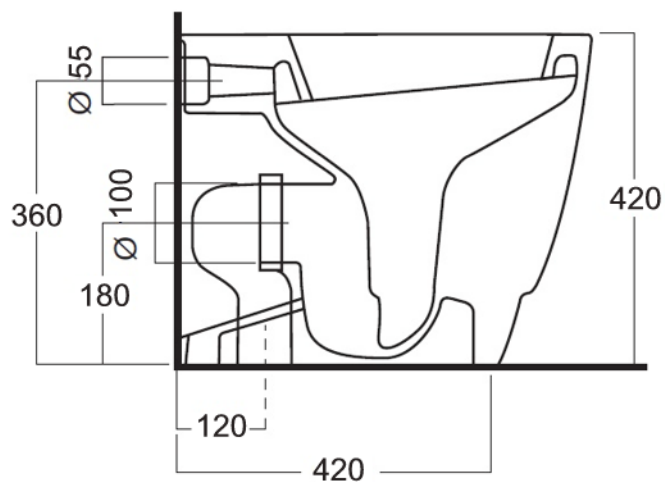

cod.PV

vaso a terra filo muro 53x36xh42 cm
floor mounted wc back to wall 53x36xh42 cm
kg 25

cod.DB

bidet a terra filo muro 53x36x42 cm
floor mounted bidet back to wall 53x36x42 cm

kg 20